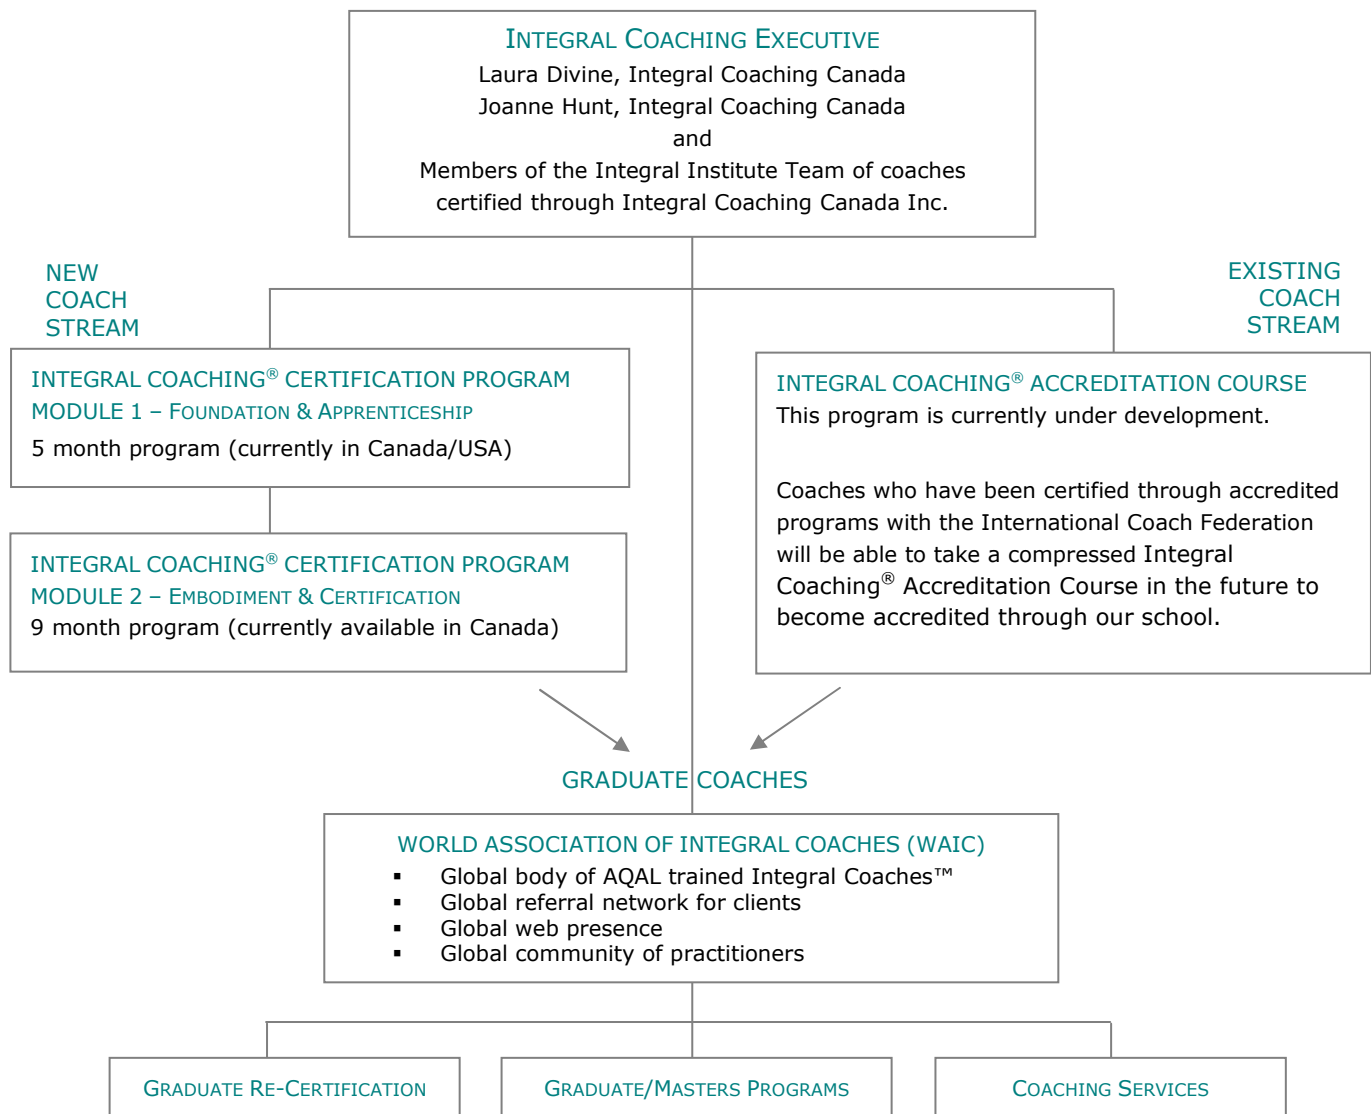

## INTEGRAL COACHING & CONSULTING CENTER

Integral Coaching Canada Inc. (Ottawa, Ontario) and the Integral Institute (Boulder, Colorado) have signed a Partnership Agreement to build a world-wide, best-in-class Integral Coaching® training center that will serve the growing need globally to support the evolution of First Tier to Second Tier development. We will be offering professional coach training programs for new coaches, training for existing professional coaches who want to become Integral Coaches™ and building a world-wide network of trained coaches.

### **NEW COACH TRAINING STREAM:**

You can enrol in the Integral Coaching® Certification Program currently available through Integral Coaching Canada Inc. This program will be available in the United States in 2008 and will offer the same curriculum. If you're ready to start training now, then register through Canada. Module 1 – Foundation & Apprenticeship is the pre-requisite course for Module 2 - Embodiment & Certification.

There are other coaching schools who train students following some of the Integral principles available through the reading of Integral Theory. This is great! However, Integral Coaching Canada Inc. is the only school that actually employs a full AQAL framework in their underlying theory, coaching method, coaching process, and in every facet of their curriculum design. If coaches from other Integrally-informed schools would like to become members of the World Association of Integral Coaches™ then they will need to follow the Existing Professional Coach stream. This program will be open to those who are already certified through an International Coach Federation (ICF) accredited coach training program.